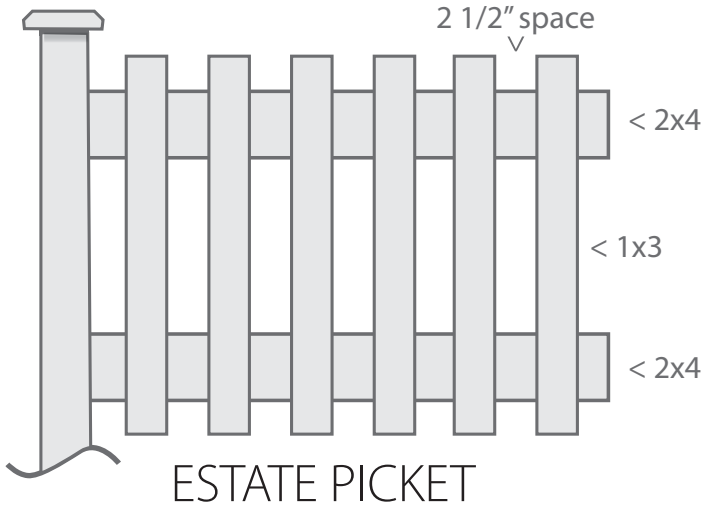

# FENCE STYLES

Not To Scale

Address: 16923 48th Ave. W • Lynnwood WA 98037

Phone: 425-745-8645 • 206-763-8282

[citywidefence.com](http://citywidefence.com)