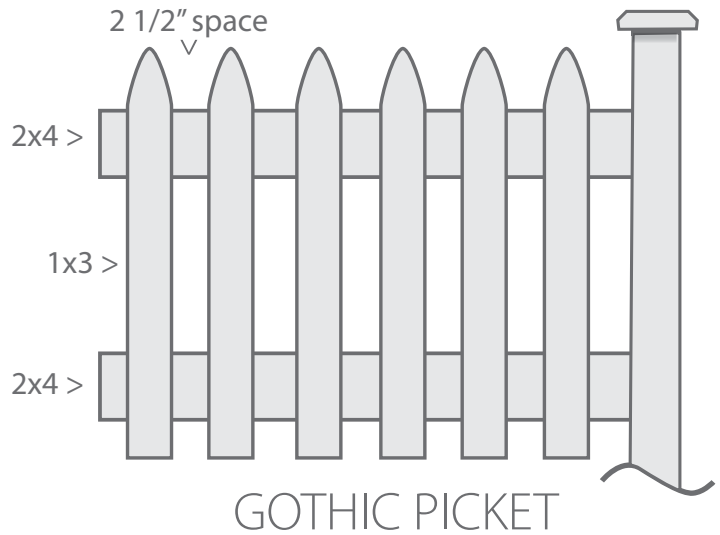

# FENCE STYLES

Not To Scale

Address: 16923 48th Ave. W • Lynnwood WA 98037

Phone: 425-745-8645 • 206-763-8282

[citywidefence.com](http://citywidefence.com)