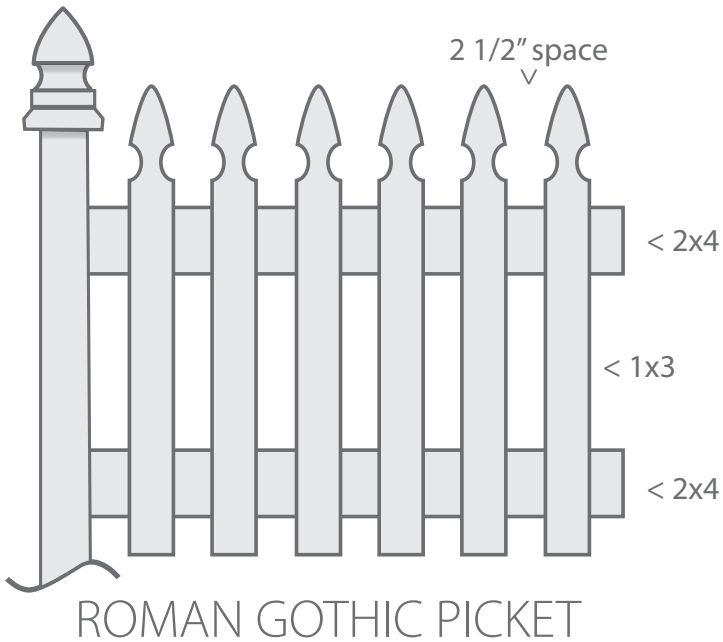

# FENCE STYLES

Not To Scale

Address: 16923 48th Ave. W • Lynnwood WA 98037

Phone: 425-745-8645 • 206-763-8282

[citywidefence.com](http://citywidefence.com)