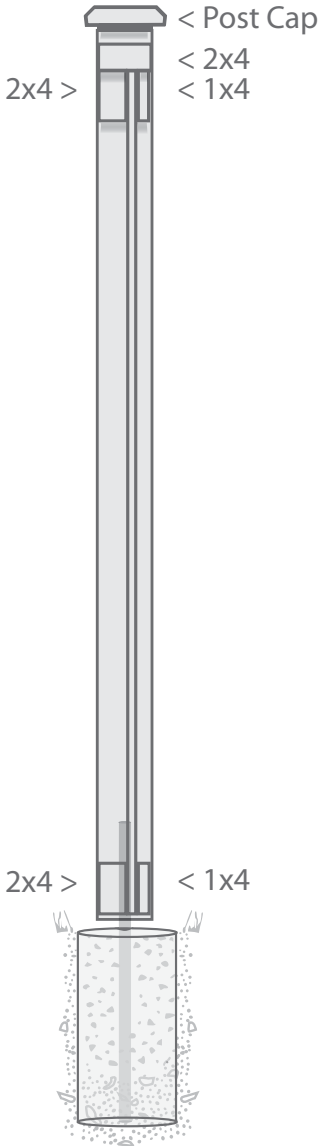

# FULL PANEL

Not To Scale

**Address:** 16923 48th Ave. W • Lynnwood WA 98037

**Phone:** 425-745-8645 • 206-763-8282

**citywidefence.com**