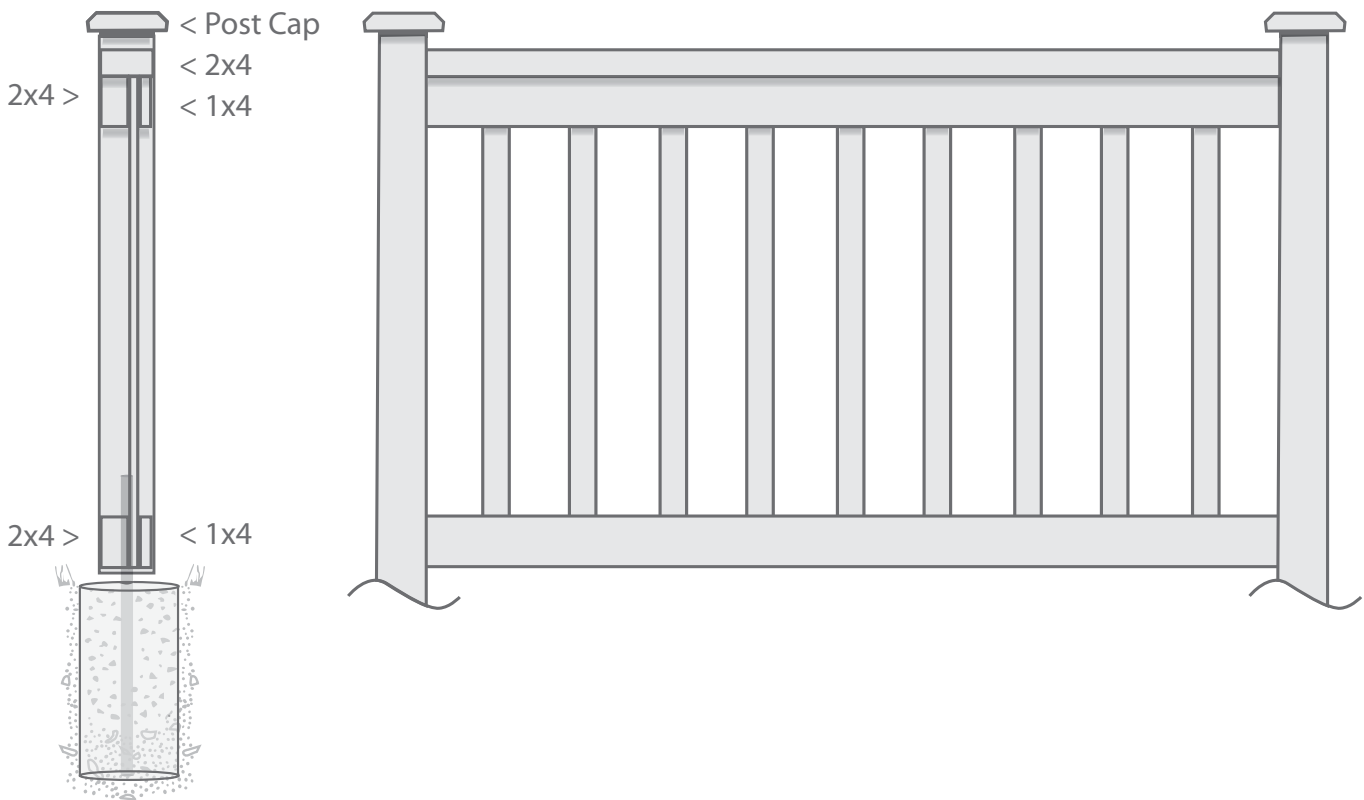

FENCE COMPANY, INC.

DECK RAIL STYLE PICKET

Not To Scale

Address: 16923 48th Ave. W • Lynnwood WA 98037

Phone: 425-745-8645 • 206-763-8282

citywidefence.com