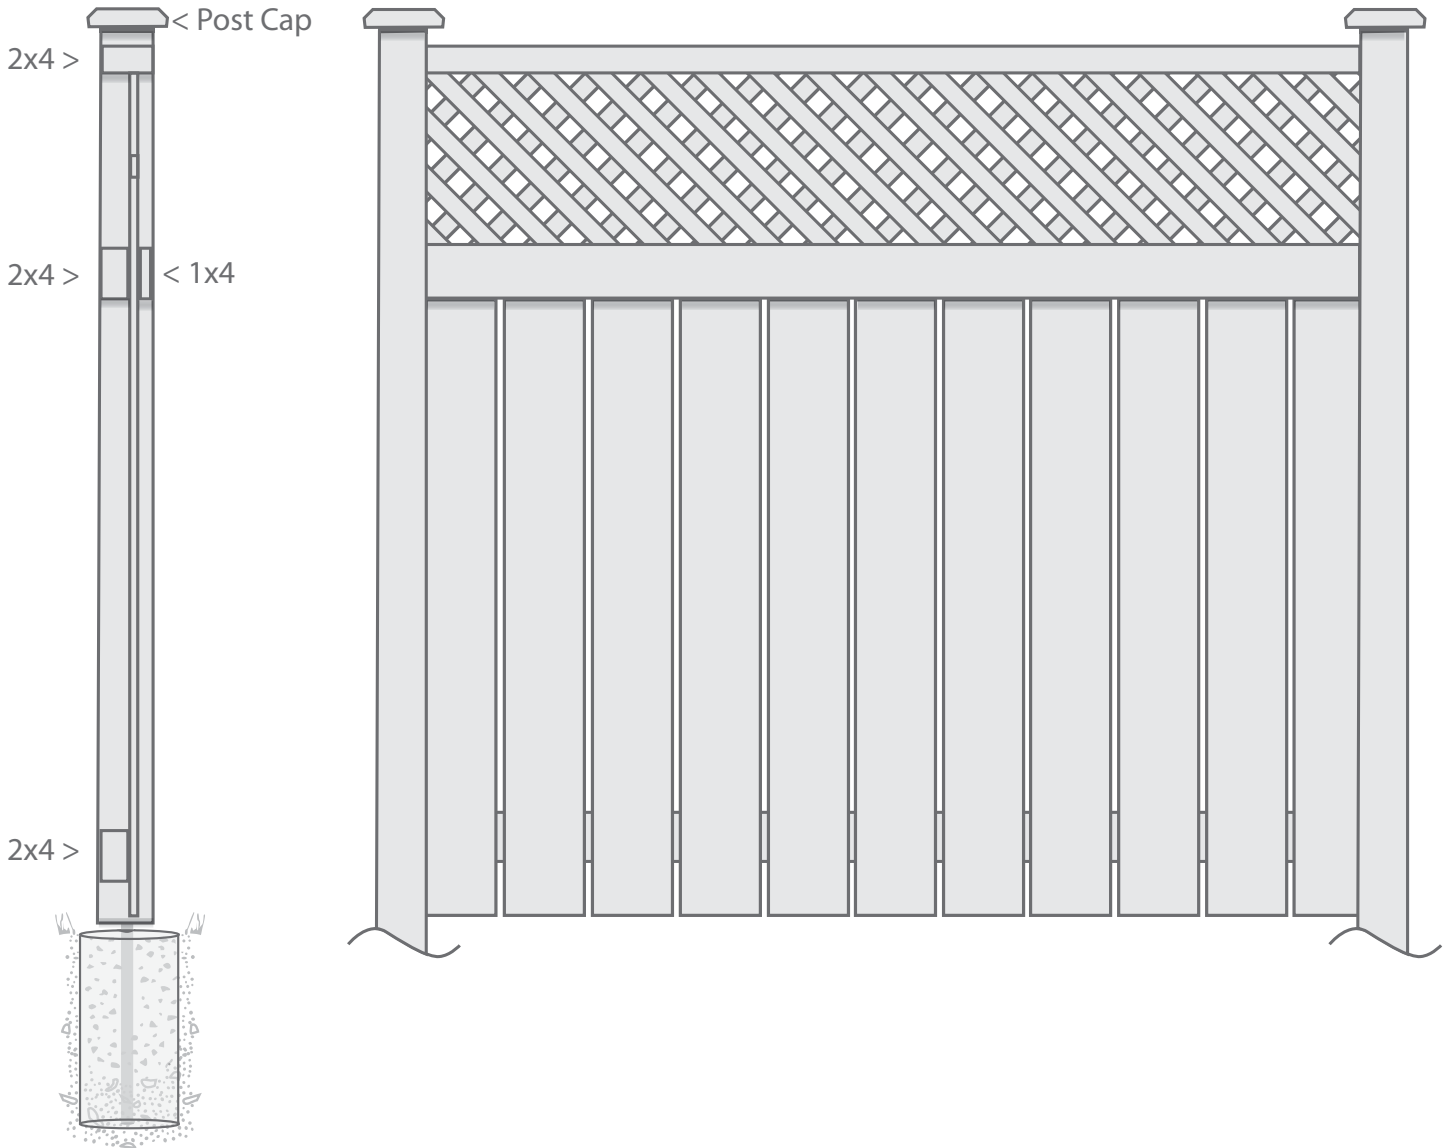

FENCE COMPANY, INC.

STANDARD LATTICE TOPPED DIAGONAL

Not To Scale

Address: 16923 48th Ave. W • Lynnwood WA 98037

Phone: 425-745-8645 • 206-763-8282

citywidefence.com