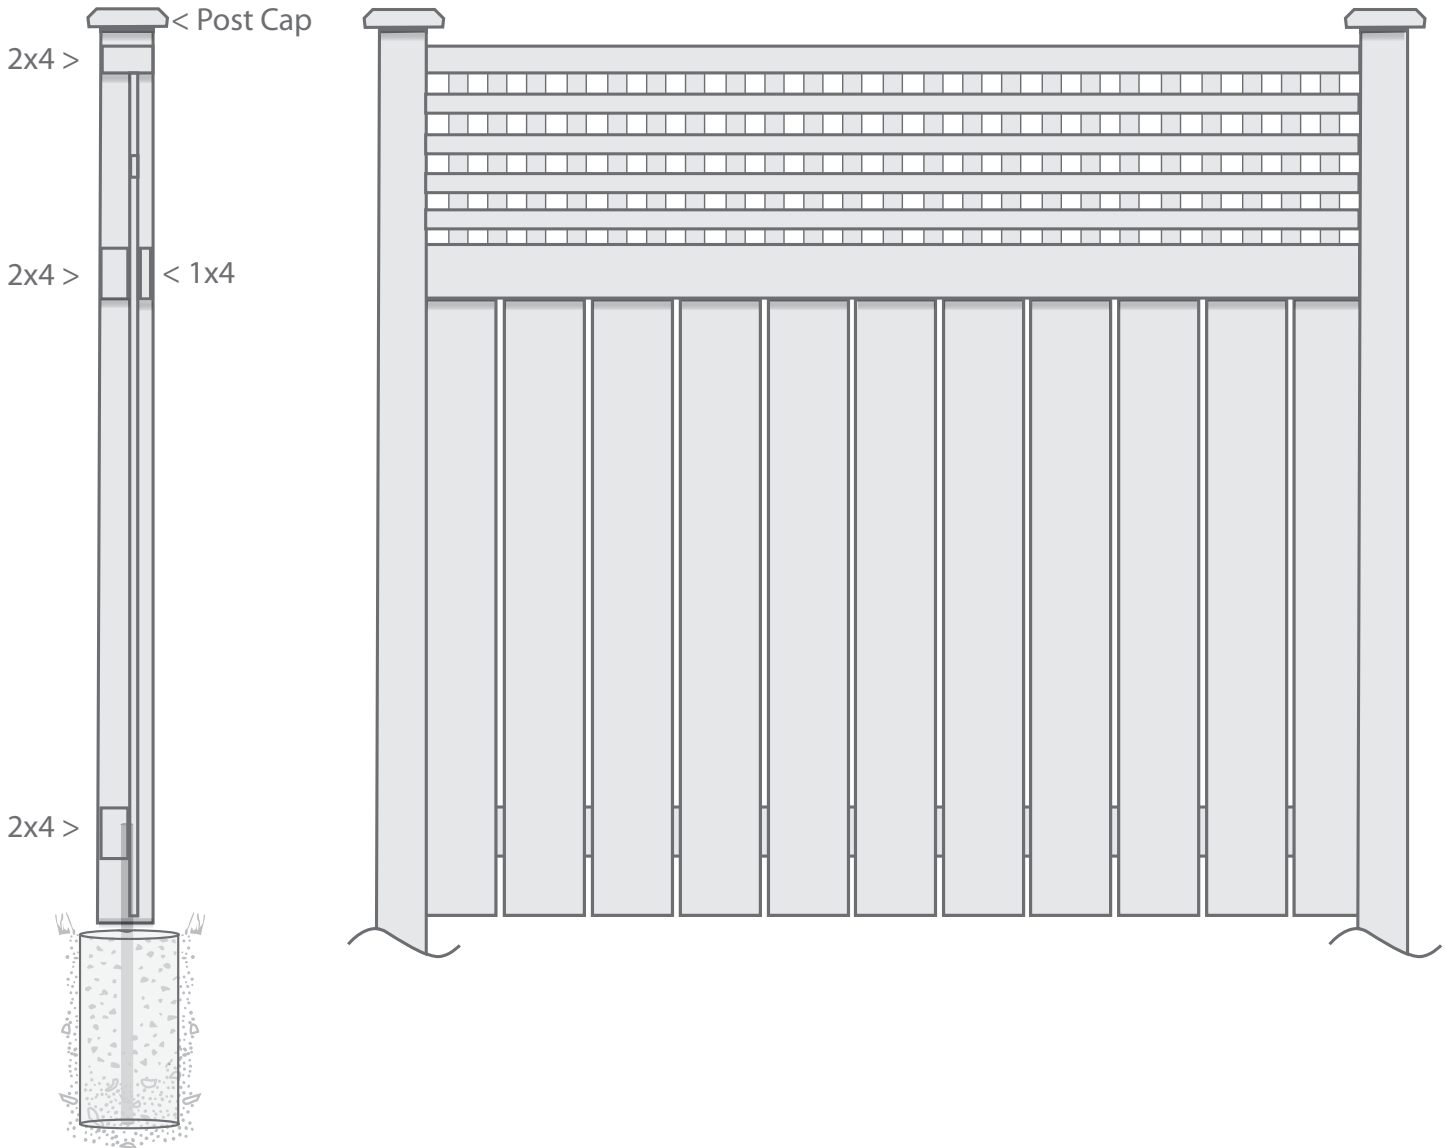

FENCE COMPANY, INC.

STANDARD LATTICE TOPPED SQUARE

Not To Scale

Address: 16923 48th Ave. W • Lynnwood WA 98037

Phone: 425-745-8645 • 206-763-8282

citywidefence.com