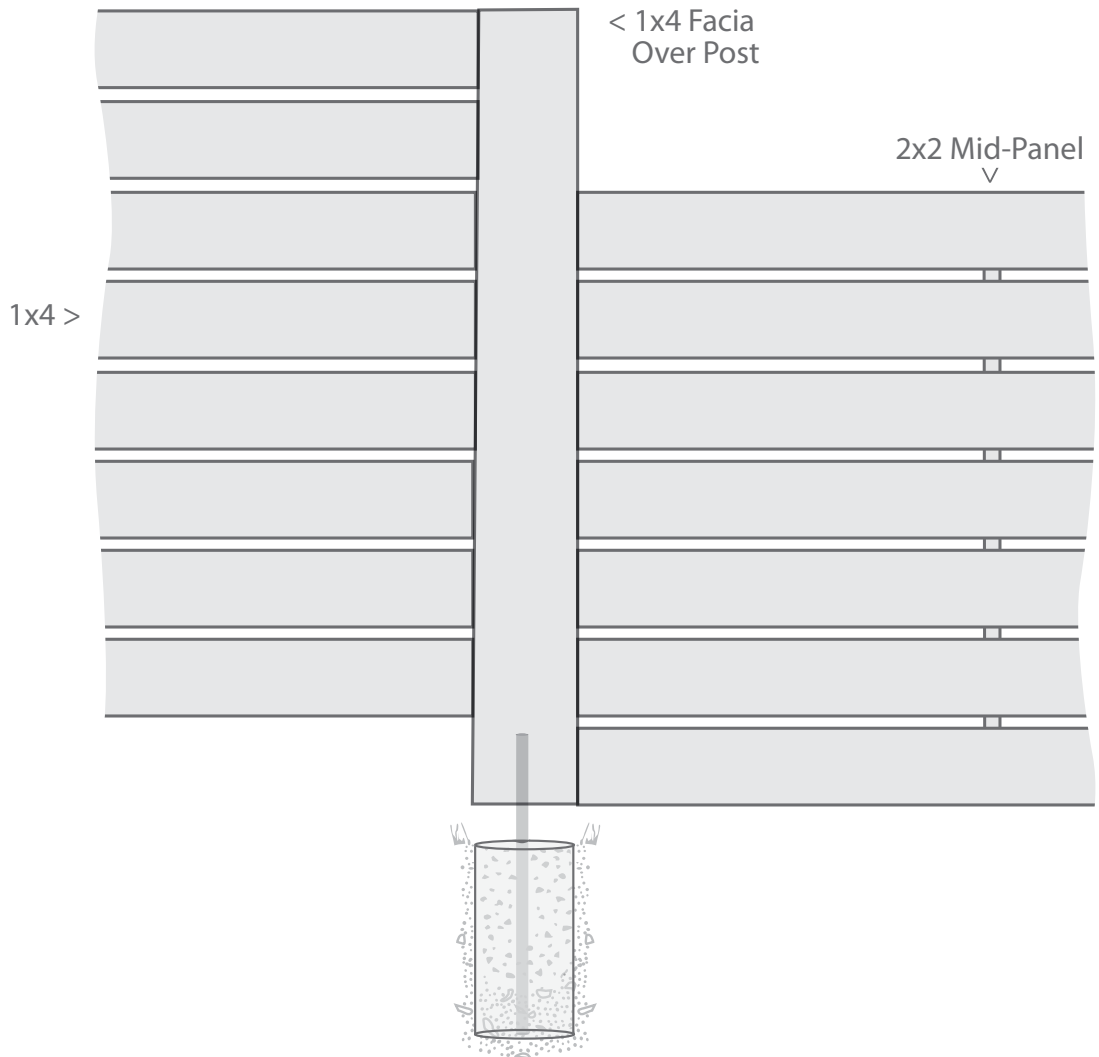

# STANDARD HORIZONTAL

Not To Scale

**Address:** 16923 48th Ave. W • Lynnwood WA 98037

**Phone:** 425-745-8645 • 206-763-8282

**citywidefence.com**