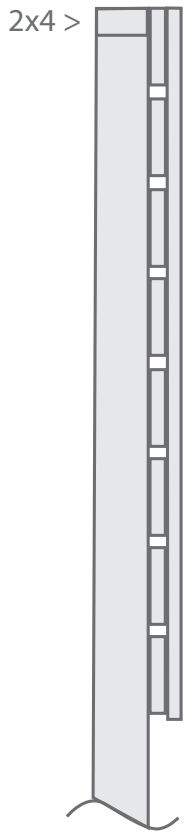

# STANDARD HORIZONTAL

Not To Scale

**Address:** 16923 48th Ave. W • Lynnwood WA 98037

**Phone:** 425-745-8645 • 206-763-8282

**citywidefence.com**