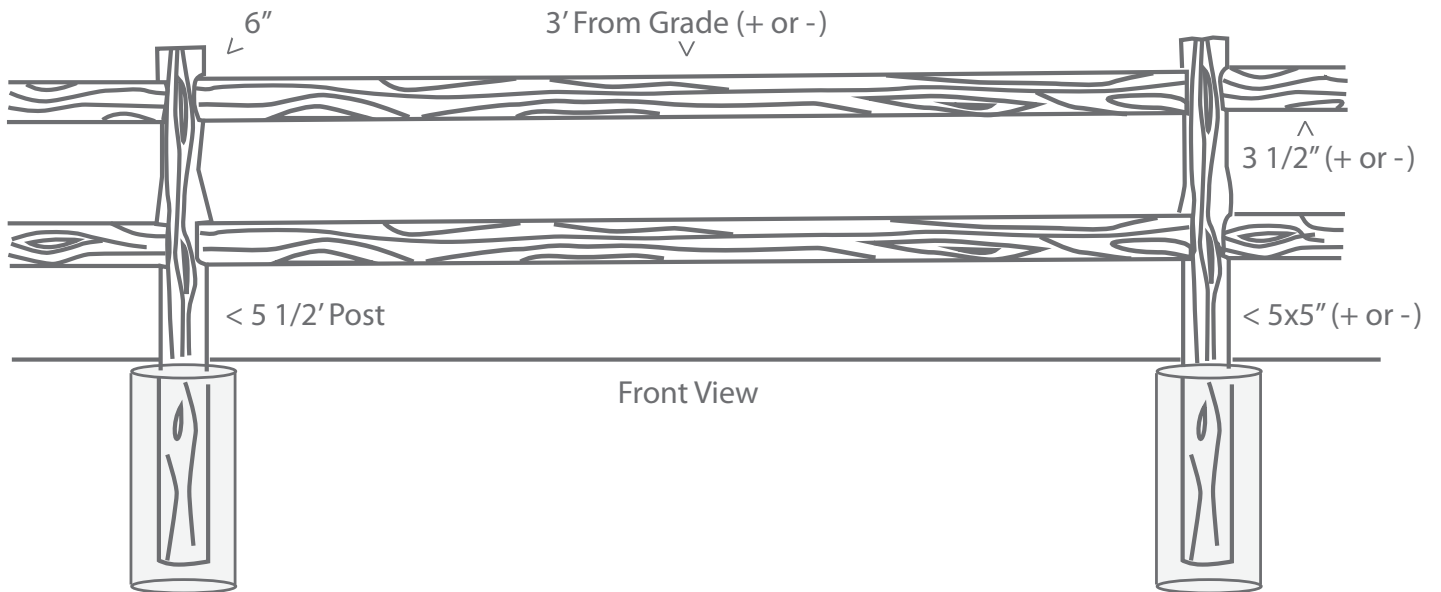

FENCE COMPANY, INC.

Plane View

SPLIT RAIL

Not To Scale

Address: 16923 48th Ave. W • Lynnwood WA 98037

Phone: 425-745-8645 • 206-763-8282

citywidefence.com