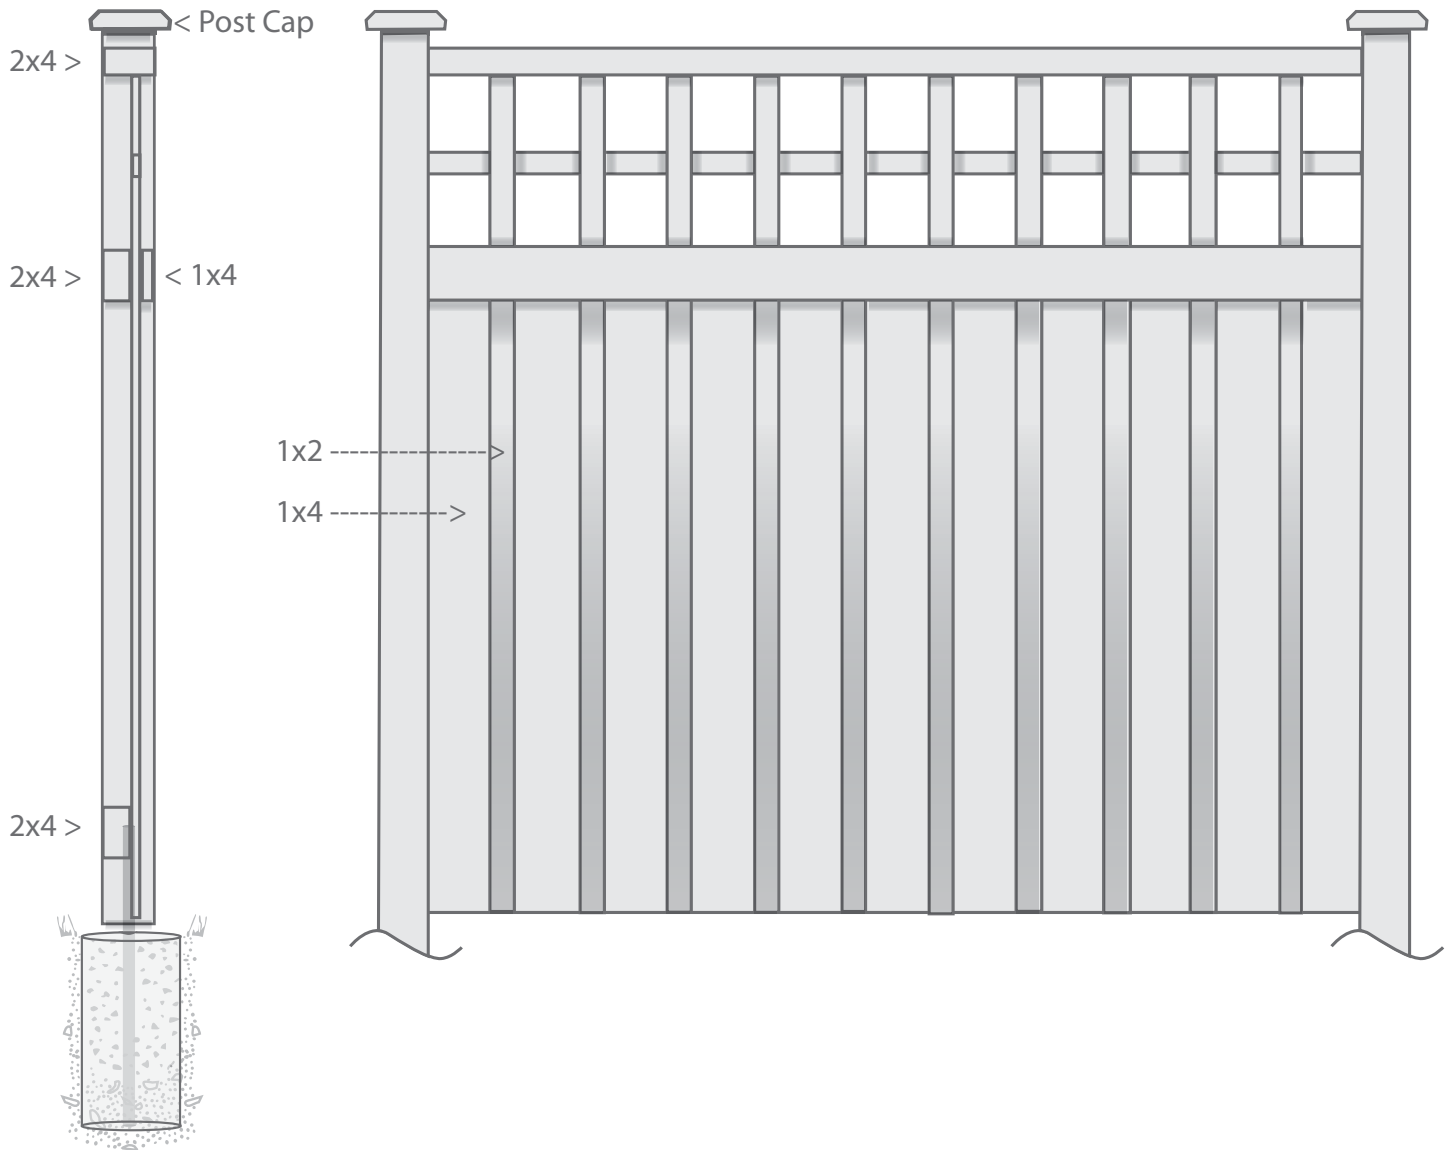

FENCE COMPANY, INC.

GRID TOP

Not To Scale

Address: 16923 48th Ave. W • Lynnwood WA 98037

Phone: 425-745-8645 • 206-763-8282

citywidefence.com